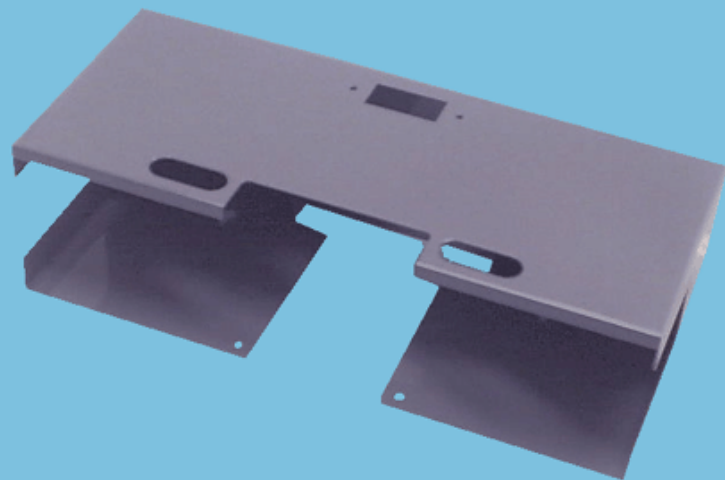

Cash Drawers & Related Accessories

Cash Drawer

- 2 front media posting slots
- 4 notes, up to 8 coins adjustable
- Removable tray / cheques under
- All steel case and drawer rails
- Heavy duty bill holders
- 3 position key lock
- Micro switch for “Compulsory” drawer closure
- 24v solenoid
- 1.6m cable with RJ12 connector
- Optional lockable lid available
- Cash drawer insert available as spare parts
- 410(w) x 415(d) x 110(h)mm
- 6.4kg
- Available in charcoal only

Cash Drawer Shroud

- Hides VersaTerm cables
- Stops the cash drawer from moving back and forth
- Compatible with VM, VL and VMR VersaTerm tills
- Option for fixing the swivel customer pole display
- Available in charcoal color only

Cash Drawer Hangers

- Designed for mounting under a bench top and used in conjunction with the Quest Cash Drawer
- Cash drawer hangers sit at the front and back of the cash drawer
- Supplied in a set of 2 hangers
- Available in charcoal color only