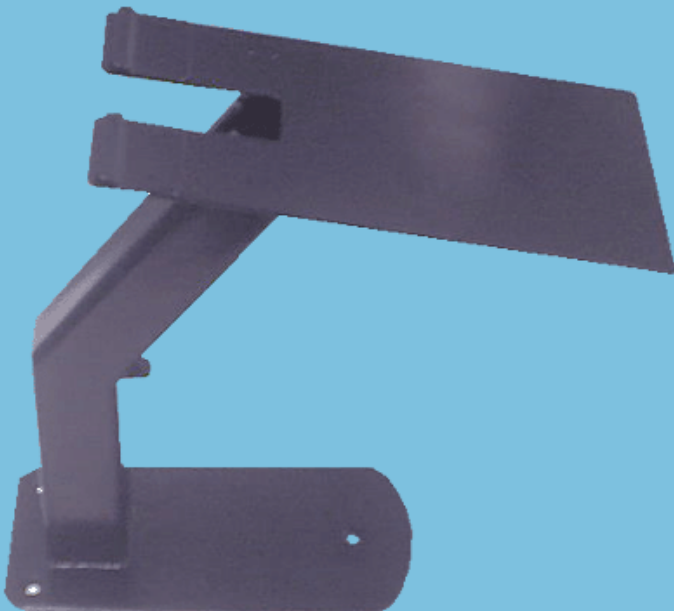

VersaTerm Accessories

Customer Pole Display

- 2 line large character, LCD backlight display
- Connects directly into designated customer display port in back of VersaTerm
- Designed to be mounted to bench top, or Quest Cash Drawer Shroud
- 180° turn adjustable pole, with lock in place screw
- 22cm to 30cm height adjustable range
- Cables through base, or side post
- Available in charcoal only

VersaTerm Pedestal

- Compatible with VM, VL and VMR VersaTerm tills
- Fits cash drawer mounting both bench top and below counter specifications
- Cables come out at bench height, drawer height, or through the bench
- Pedestal stops drawer from sliding backwards with bench top cash drawer
- Available in charcoal color only