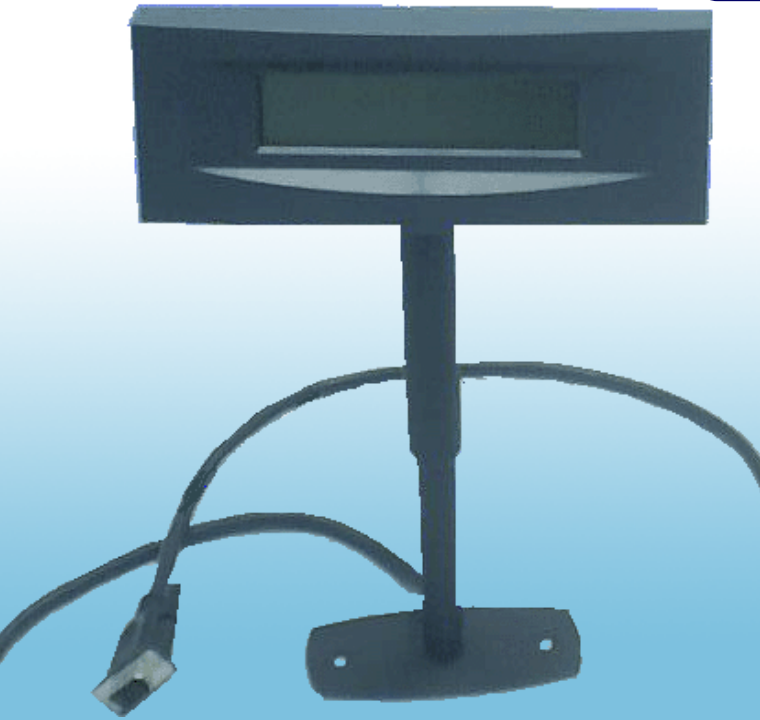

VersaTerm Accessories

Customer Pole Display

- 2 line large character, LCD backlight display
- Connects directly into designated customer display port in back of VersaTerm
- Designed to be mounted to bench top, or Quest Cash Drawer Shroud
- 180° turn adjustable pole, with lock in place screw
- 22cm to 30cm height adjustable range
- Cables through base, or side post
- Available in charcoal only

VersaTerm Pedestal

- Compatible with VM, VL and VMR VersaTerm tills
- Fits cash drawer mounting both bench top and below counter specifications
- Cables come out at bench height, drawer height, or through the bench
- Pedestal stops drawer from sliding backwards with bench top cash drawer
- Available in charcoal color only